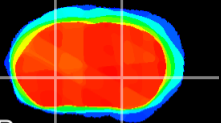

Coronal

Sagittal-R

Sagittal-L

ViBrism: CX13927
Horizontal

GP