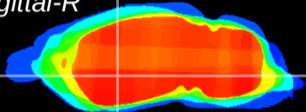

Coronal

Sagittal-R

Sagittal-L

ViBrism: CX13927
Horizontal

GP