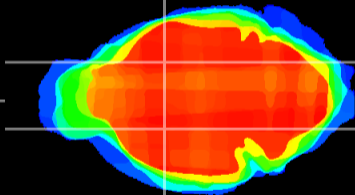

Coronal

Sagittal-R

Sagittal-L

ViBrism: CX13927
Horizontal

GP