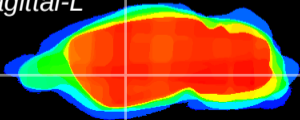

Coronal

Sagittal-R

Sagittal-L

ViBrism: CX13927
Horizontal

GP