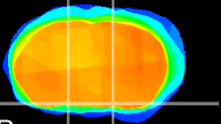

Coronal

Sagittal-R

Sagittal-L

ViBrism: CX13928
Horizontal

S0