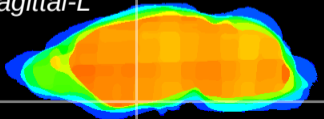

Coronal

Sagittal-R

Sagittal-L

ViBrism: CX13928
Horizontal

S0