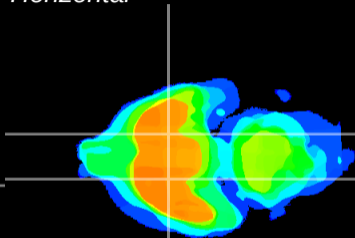

Coronal

Sagittal-R

Sagittal-L

ViBrism: CX13928
Horizontal

S0