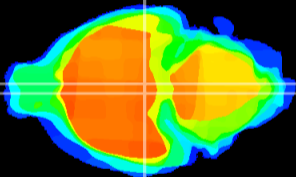

Coronal

Sagittal-R

Sagittal-L

ViBrism: CX13932
Horizontal

M