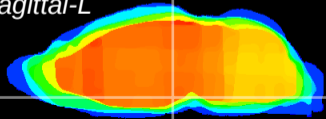

Coronal

Sagittal-R

Sagittal-L

ViBrism: CX13932
Horizontal

M