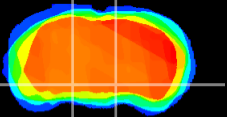

Coronal

Sagittal-R

Sagittal-L

ViBriSM: CX13932
Horizontal

SN