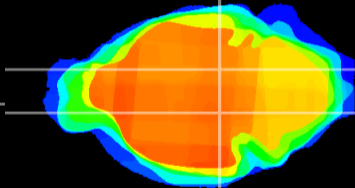

Coronal

Sagittal-R

Sagittal-L

ViBriSM: CX13932
Horizontal

SN