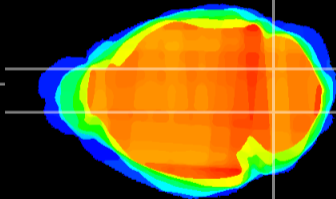

Coronal

Sagittal-R

Sagittal-L

ViBrism: CX13938
Horizontal

Cb nucleus