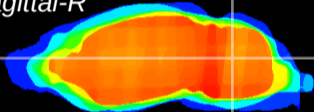

Coronal

Sagittal-R

Sagittal-L

ViBrism: CX13938
Horizontal

Cb nucleus