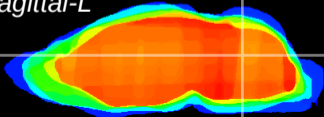

Coronal

Sagittal-R

Sagittal-L

ViBrism: CX13938
Horizontal

Cb nucleus