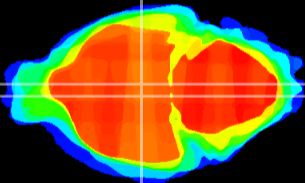

Coronal

Sagittal-R

Sagittal-L

ViBrism: CX13943
Horizontal

DM