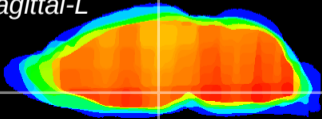

Coronal

Sagittal-R

Sagittal-L

ViBrism: CX13943
Horizontal

DM