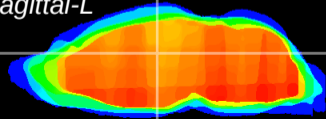

Coronal

Sagittal-R

Sagittal-L

ViBrism: CX13943
Horizontal

Hb