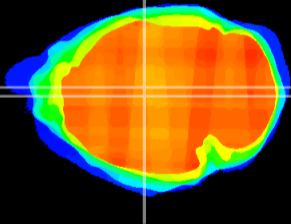

Coronal

Sagittal-R

Sagittal-L

ViBrism: CX13943
Horizontal

Hb