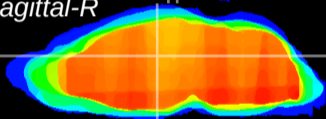

Coronal

Sagittal-R

Sagittal-L

ViBrism: CX13943
Horizontal

Hb