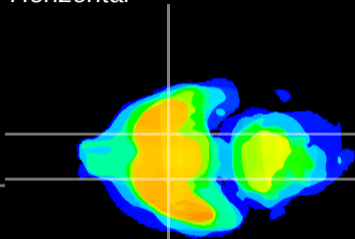

Coronal

Sagittal-R

Sagittal-L

ViBriSM: CX13944
Horizontal

S0