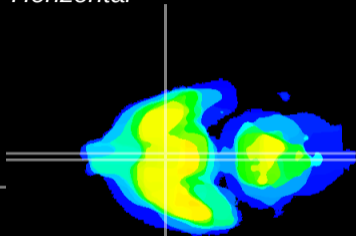

Coronal

Sagittal-R

Sagittal-L

ViBrism: CX13945
Horizontal

SCN