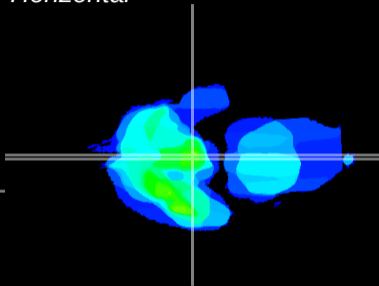

Coronal

Sagittal-R

Sagittal-L

ViBrism: CX13947
Horizontal

ME