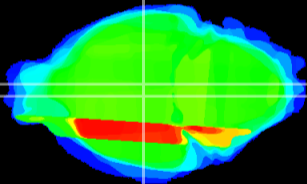

Coronal

Sagittal-R

Sagittal-L

ViBrism: CX13954
Horizontal

DM