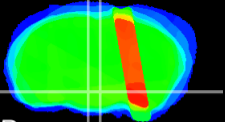

Coronal

Sagittal-R

Sagittal-L

ViBrism: CX13954
Horizontal

DM