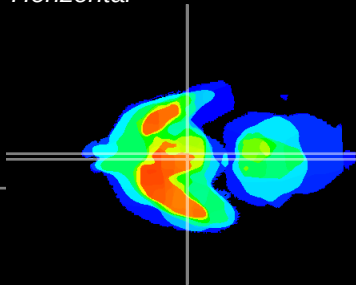

Coronal

Sagittal-R

Sagittal-L

ViBrism: CX13955
Horizontal

Arc