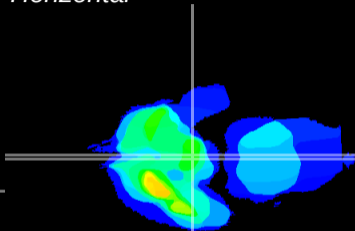

Coronal

Sagittal-R

Sagittal-L

ViBrism: CX13956
Horizontal

ME