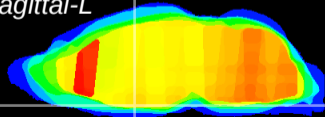

Coronal

Sagittal-R

Sagittal-L

ViBrism: CX13956
Horizontal

SCN