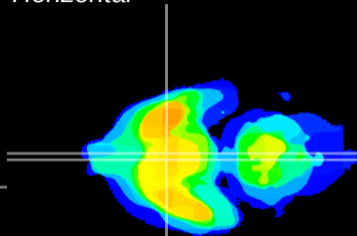

Coronal

Sagittal-R

Sagittal-L

ViBrism: CX13956
Horizontal

SCN