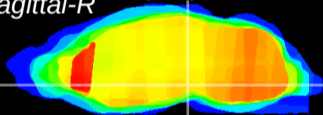

Coronal

Sagittal-R

Sagittal-L

ViBrism: CX13956
Horizontal

SN