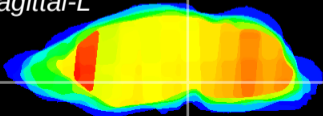

Coronal

Sagittal-R

Sagittal-L

ViBrism: CX13956
Horizontal

SN