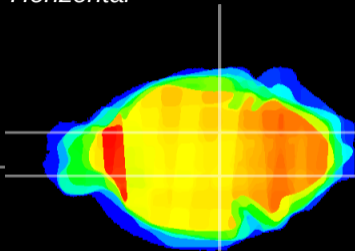

Coronal

Sagittal-R

Sagittal-L

ViBrism: CX13956
Horizontal

SN