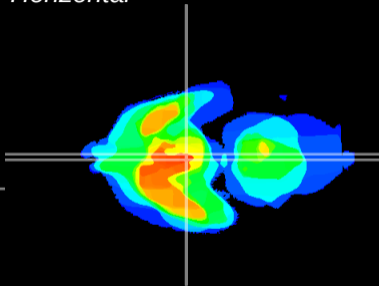

Coronal

Sagittal-R

Sagittal-L

ViBrism: CX13960
Horizontal

Arc