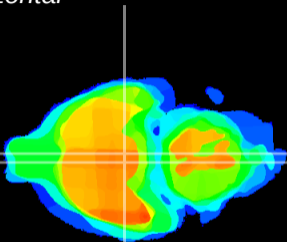

Coronal

Sagittal-R

Sagittal-L

ViBrism: CX13962
Horizontal

VMH