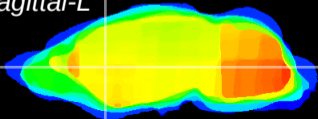

Coronal

Sagittal-R

Sagittal-L

ViBrism: CX13963  
Horizontal

CPU medial