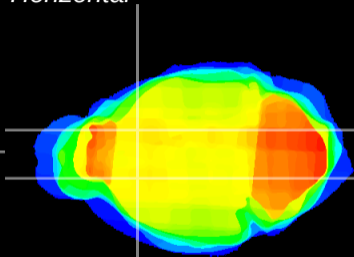

Coronal

Sagittal-R

Sagittal-L

ViBrism: CX13963  
Horizontal

CPU medial