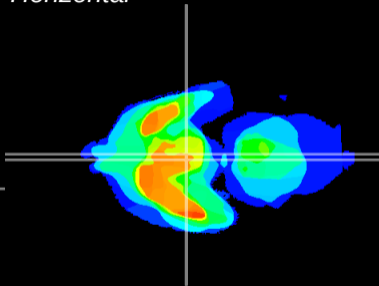

Coronal

Sagittal-R

Sagittal-L

ViBrism: CX13964
Horizontal

Arc