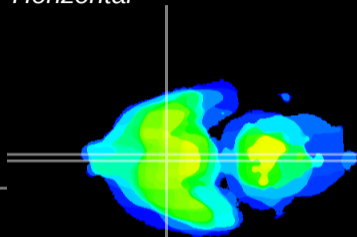

Coronal

Sagittal-R

Sagittal-L

ViBriSM: CX13966
Horizontal

SCN