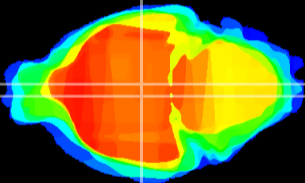

Coronal

Sagittal-R

Sagittal-L

ViBrism: CX13967
Horizontal

DM