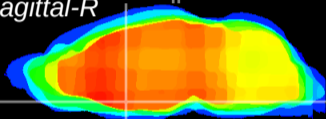

Coronal

Sagittal-R

Sagittal-L

ViBrism: CX13967
Horizontal

MPA