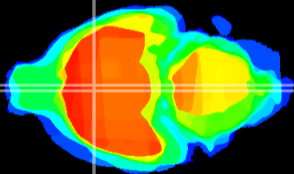

Coronal

Sagittal-R

Sagittal-L

ViBrism: CX13967
Horizontal

MPA