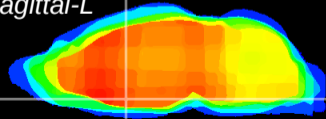

Coronal

Sagittal-R

Sagittal-L

ViBrism: CX13967
Horizontal

MPA