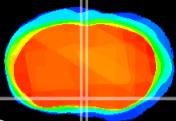

Coronal

Sagittal-R

Sagittal-L

ViBrism: CX13967
Horizontal

MPA