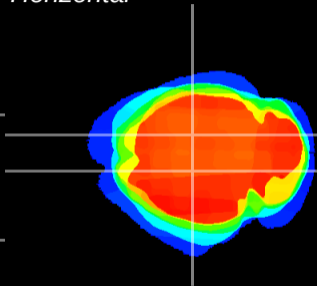

Coronal

Sagittal-R

Sagittal-L

ViBrism: CX13972
Horizontal

CA1