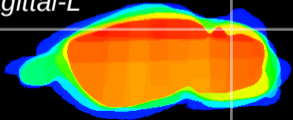

Coronal

Sagittal-R

Sagittal-L

ViBrism: CX13972
Horizontal

Cb lobe