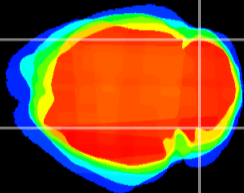

Coronal

Sagittal-R

Sagittal-L

ViBrism: CX13972
Horizontal

Cb lobe