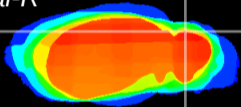

Coronal

Sagittal-R

Sagittal-L

ViBrism: CX13972
Horizontal

Cb lobe