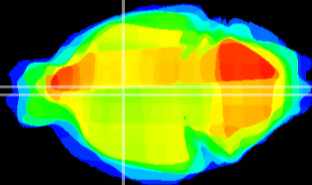

Coronal

Sagittal-R

Sagittal-L

ViBrism: CX13977
Horizontal

Pa