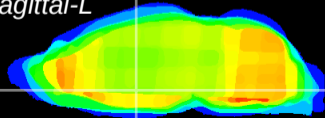

Coronal

Sagittal-R

Sagittal-L

ViBrism: CX13977
Horizontal

Pa