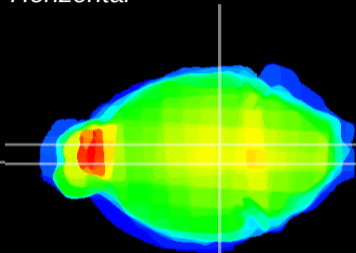

Coronal

Sagittal-R

Sagittal-L

ViBrism: CX13978
Horizontal

VTA