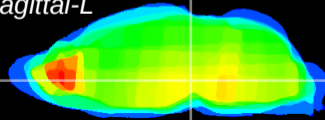

Coronal

Sagittal-R

Sagittal-L

ViBrism: CX13978
Horizontal

VTA