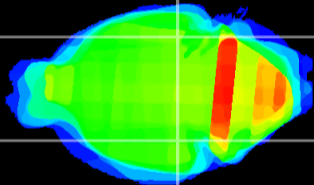

Coronal

Sagittal-R

Sagittal-L

ViBrism: CX13980
Horizontal

ventral S