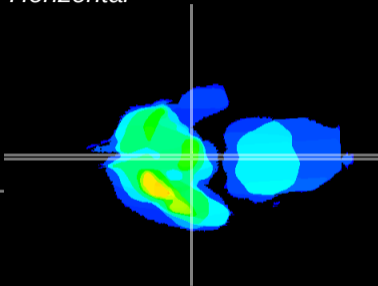

Coronal

Sagittal-R

Sagittal-L

ViBrism: CX13981
Horizontal

ME