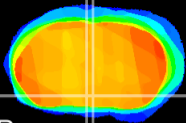

Coronal

Sagittal-R

Sagittal-L

ViBriSM: CX13987  
Horizontal

SPa dorsal