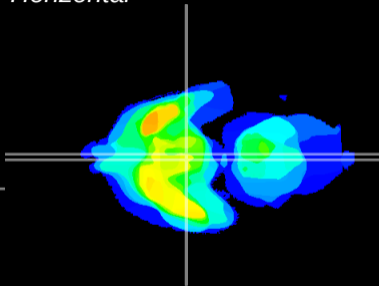

Coronal

Sagittal-R

Sagittal-L

ViBrism: CX13989
Horizontal

Arc