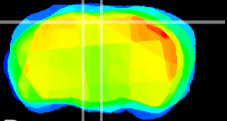

Coronal

Sagittal-R

Sagittal-L

ViBrism: CX13990
Horizontal

RS