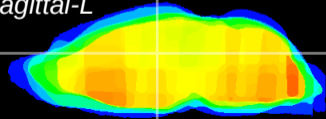

Coronal

Sagittal-R

Sagittal-L

ViBrism: CX13996
Horizontal

Hb