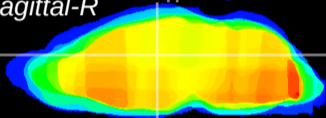

Coronal

Sagittal-R

Sagittal-L

ViBrism: CX13996
Horizontal

Hb