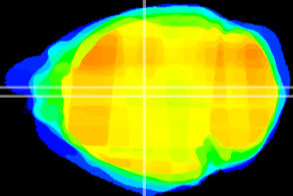

Coronal

Sagittal-R

Sagittal-L

ViBrism: CX13996
Horizontal

Hb