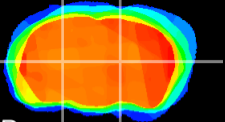

Coronal

Sagittal-R

Sagittal-L

ViBrism: CX13997
Horizontal

VPM/VPL