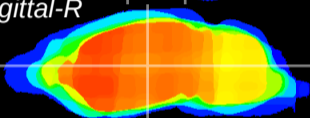

Coronal

Sagittal-R

Sagittal-L

ViBrism: CX13997
Horizontal

VPM/VPL