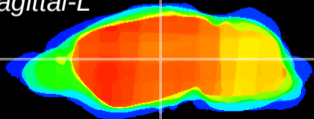

Coronal

Sagittal-R

Sagittal-L

ViBrism: CX13997
Horizontal

VPM/VPL