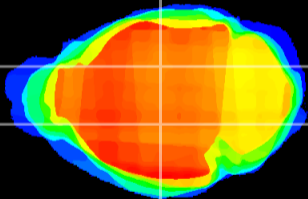

Coronal

Sagittal-R

Sagittal-L

ViBrism: CX13997
Horizontal

VPM/VPL