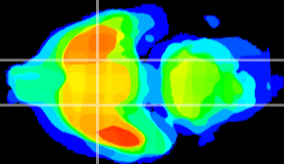

Coronal

Sagittal-R

Sagittal-L

ViBrism: CX14000
Horizontal

S0