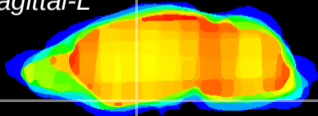

Coronal

Sagittal-R

Sagittal-L

ViBrism: CX14000
Horizontal

S0