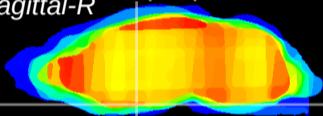

Coronal

Sagittal-R

Sagittal-L

ViBrism: CX14000
Horizontal

S0