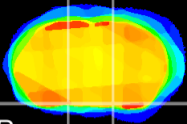

Coronal

Sagittal-R

Sagittal-L

ViBrism: CX14000
Horizontal

S0