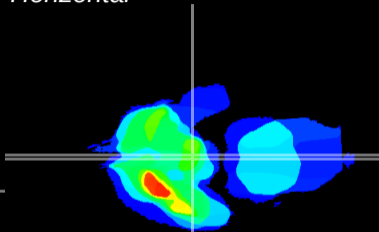

Coronal

Sagittal-R

Sagittal-L

ViBrism: CX14009
Horizontal

ME