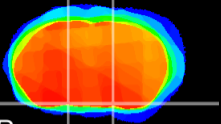

Coronal

Sagittal-R

Sagittal-L

ViBrism: CX14009  
Horizontal

S0