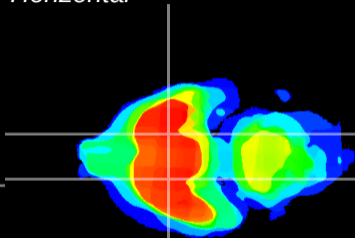

Coronal

Sagittal-R

Sagittal-L

ViBrism: CX14009  
Horizontal

S0