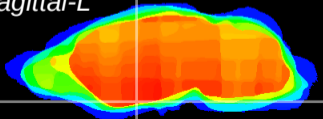

Coronal

Sagittal-R

Sagittal-L

ViBrism: CX14009  
Horizontal

S0