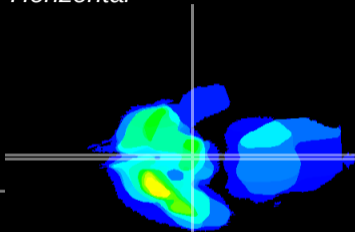

Coronal

Sagittal-R

Sagittal-L

ViBrism: CX14010
Horizontal

ME