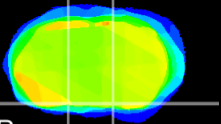

Coronal

Sagittal-R

Sagittal-L

ViBrism: CX14010
Horizontal

S0