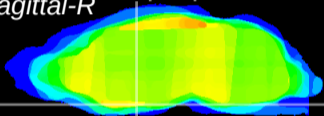

Coronal

Sagittal-R

Sagittal-L

ViBrism: CX14010
Horizontal

S0