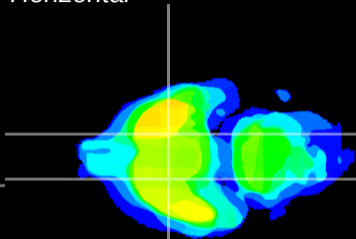

Coronal

Sagittal-R

Sagittal-L

ViBrism: CX14010
Horizontal

S0