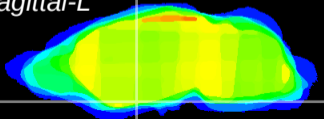

Coronal

Sagittal-R

Sagittal-L

ViBrism: CX14010
Horizontal

S0