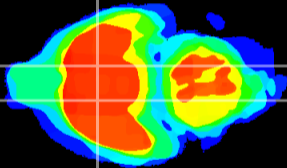

Coronal

Sagittal-R

Sagittal-L

ViBrism: CX14011
Horizontal

LH