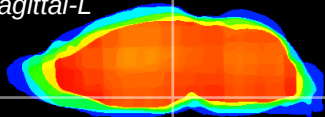

Coronal

Sagittal-R

Sagittal-L

ViBrism: CX14015
Horizontal

M