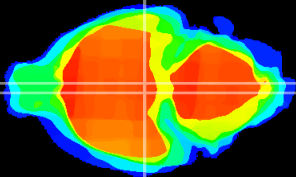

Coronal

Sagittal-R

Sagittal-L

ViBrism: CX14015
Horizontal

M