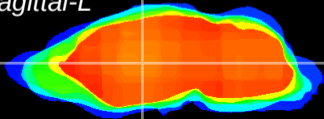

Coronal

Sagittal-R

Sagittal-L

ViBriSM: CX14015
Horizontal

VA/VL