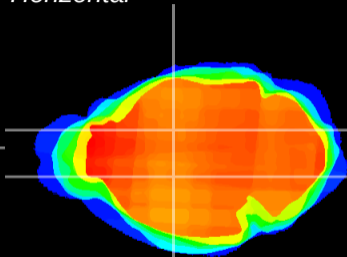

Coronal

Sagittal-R

Sagittal-L

ViBriSM: CX14015
Horizontal

VA/VL