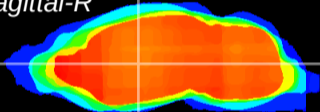

Coronal

Sagittal-R

Sagittal-L

ViBriSM: CX14015
Horizontal

VA/VL