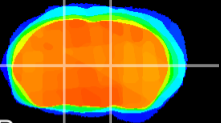

Coronal

Sagittal-R

Sagittal-L

ViBriSM: CX14015
Horizontal

VA/VL