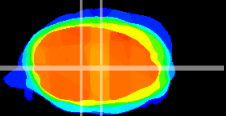

Coronal

Sagittal-R

Sagittal-L

ViBrism: CX14016
Horizontal

MVe