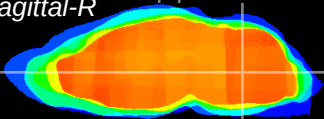

Coronal

Sagittal-R

Sagittal-L

ViBrism: CX14016
Horizontal

MVe