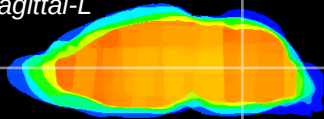

Coronal

Sagittal-R

Sagittal-L

ViBrism: CX14016
Horizontal

MVe