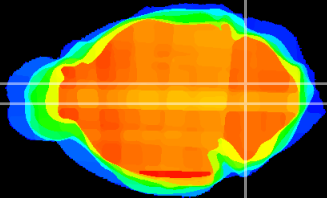

Coronal

Sagittal-R

Sagittal-L

ViBrism: CX14016
Horizontal

MVe