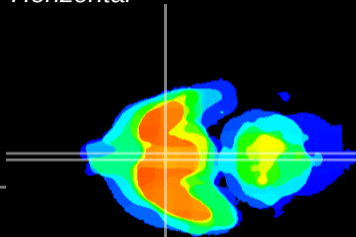

Coronal

Sagittal-R

Sagittal-L

ViBriSM: CX14016
Horizontal

SCN