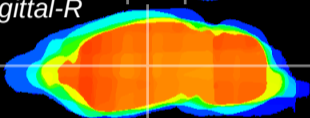

Coronal

Sagittal-R

Sagittal-L

ViBrism: CX14016
Horizontal

VPM/VPL