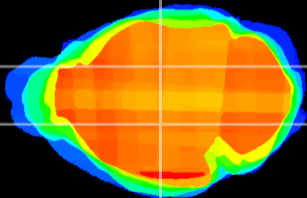

Coronal

Sagittal-R

Sagittal-L

ViBrism: CX14016
Horizontal

VPM/VPL