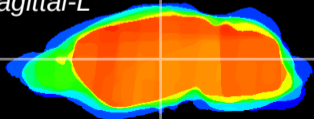

Coronal

Sagittal-R

Sagittal-L

ViBrism: CX14016
Horizontal

VPM/VPL