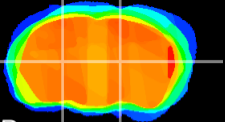

Coronal

Sagittal-R

Sagittal-L

ViBrism: CX14016
Horizontal

VPM/VPL