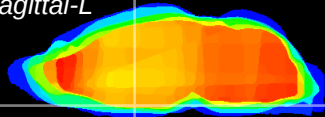

Coronal

Sagittal-R

Sagittal-L

ViBrism: CX14017
Horizontal

SCN