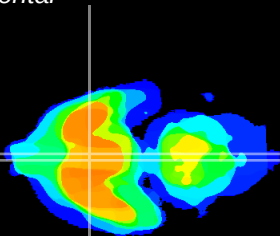

Coronal

Sagittal-R

Sagittal-L

ViBrism: CX14017
Horizontal

SCN