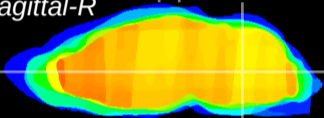

Coronal

Sagittal-R

Sagittal-L

ViBrism: CX14022
Horizontal

MVe