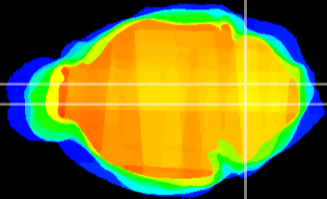

Coronal

Sagittal-R

Sagittal-L

ViBrism: CX14022
Horizontal

MVe