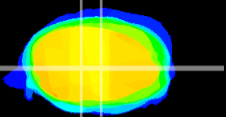

Coronal

Sagittal-R

Sagittal-L

ViBrism: CX14022
Horizontal

MVe