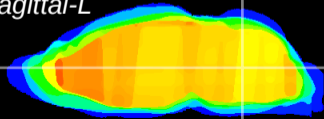

Coronal

Sagittal-R

Sagittal-L

ViBrism: CX14022
Horizontal

MVe