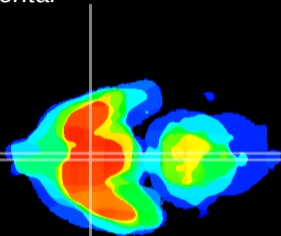

Coronal

Sagittal-R

Sagittal-L

ViBriSM: CX14023
Horizontal

SCN