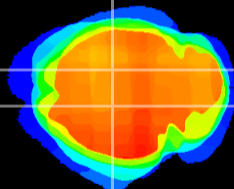

Coronal

Sagittal-R

Sagittal-L

ViBrism: CX14028
Horizontal

CA1