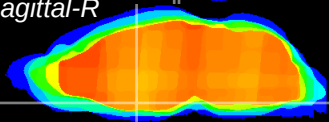

Coronal

Sagittal-R

Sagittal-L

ViBrism: CX14028
Horizontal

SPa ventral