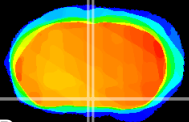

Coronal

Sagittal-R

Sagittal-L

ViBrism: CX14028
Horizontal

SPa ventral