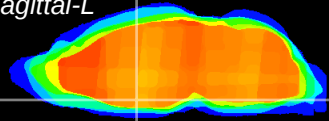

Coronal

Sagittal-R

Sagittal-L

ViBrism: CX14028
Horizontal

SPa ventral