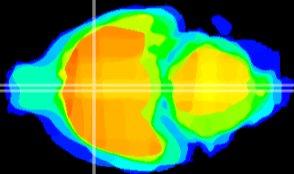

Coronal

Sagittal-R

Sagittal-L

ViBrism: CX14030
Horizontal

MPA