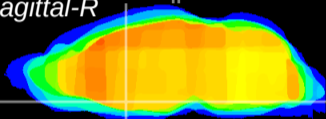

Coronal

Sagittal-R

Sagittal-L

ViBrism: CX14030
Horizontal

MPA