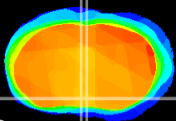

Coronal

Sagittal-R

Sagittal-L

ViBrism: CX14030
Horizontal

MPA