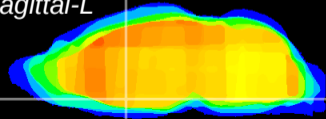

Coronal

Sagittal-R

Sagittal-L

ViBrism: CX14030
Horizontal

MPA